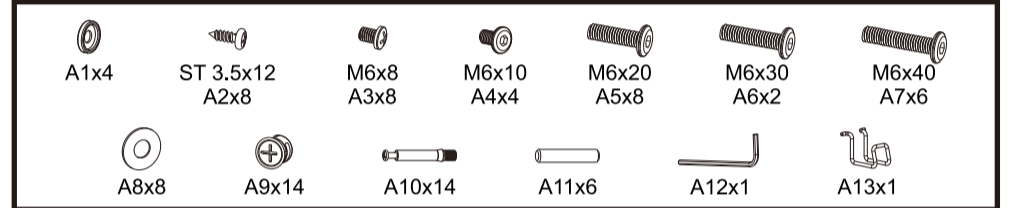

Healthy Ergo Study Desk

ASSEMBLY INSTRUCTIONS

CAUTION!

1. This product is intended for indoor use only.
2. This product should be placed on the flat ground.
3. Once water, oil and other liquid adhere to the surface of product, you should quickly wipe it clean.
4. Please regularly check and fasten joint parts in case of product shake and loosening.
5. Do not lay product in place of the corrosive gas and moisture in case of surface damage.
6. Never fasten screws tightly before all screws fixed to the right place.
7. Please use damp cloth to clean the desktop.