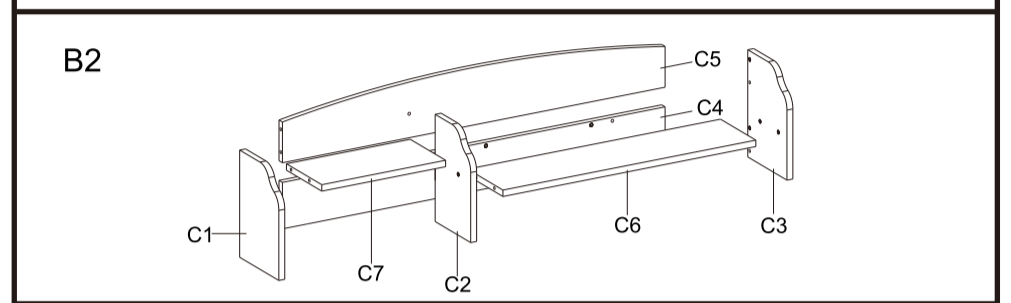

Healthy Ergo Study Desk

ASSEMBLY INSTRUCTIONS

CAUTION!

1. This product is intended for indoor use only.
2. This product should be placed on the flat ground.
3. Once water, oil and other liquid adhere to the surface of product, you should quickly wipe it clean.
4. Please regularly check and fasten joint parts in case of product shake and loosening.
5. Do not lay product in place of the corrosive gas and moisture in case of surface damage.
6. Never fasten screws tightly before all screws fixed to the right place.
7. Please use damp cloth to clean the desktop.