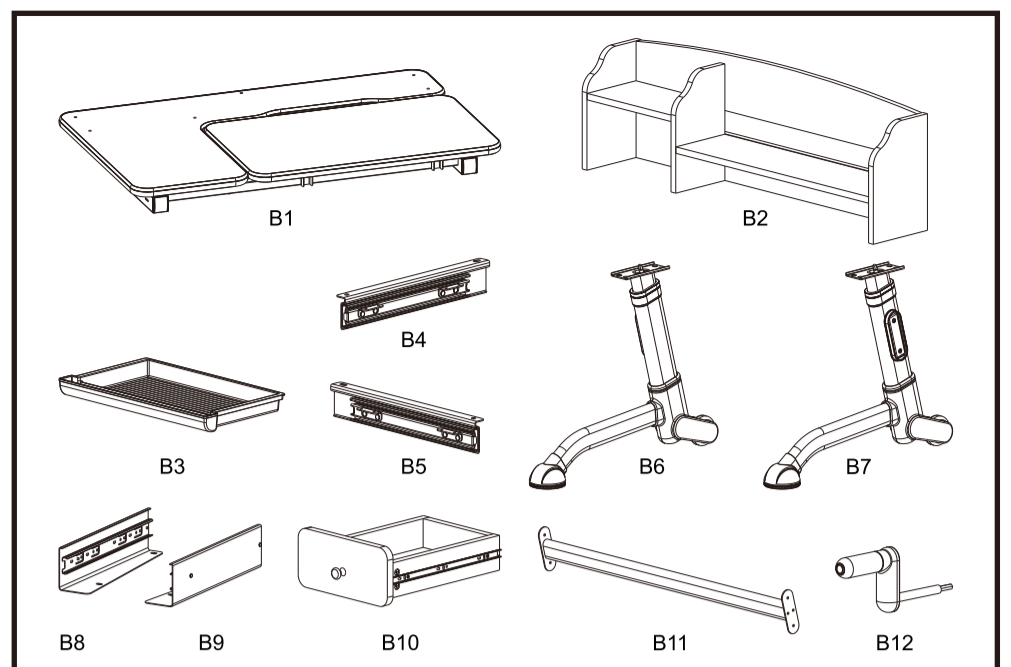

Healthy Ergo Study Desk

ASSEMBLY INSTRUCTIONS

CAUTION!

1. This product is intended for indoor use only.
2. This product should be placed on the flat ground.
3. Once water, oil and other liquid adhere to the surface of product, you should quickly wipe it clean.
4. Please regularly check and fasten joint parts in case of product shake and loosening.
5. Do not lay product in place of the corrosive gas and moisture in case of surface damage.
6. Never fasten screws tightly before all screws fixed to the right place.
7. Please use damp cloth to clean the desktop.